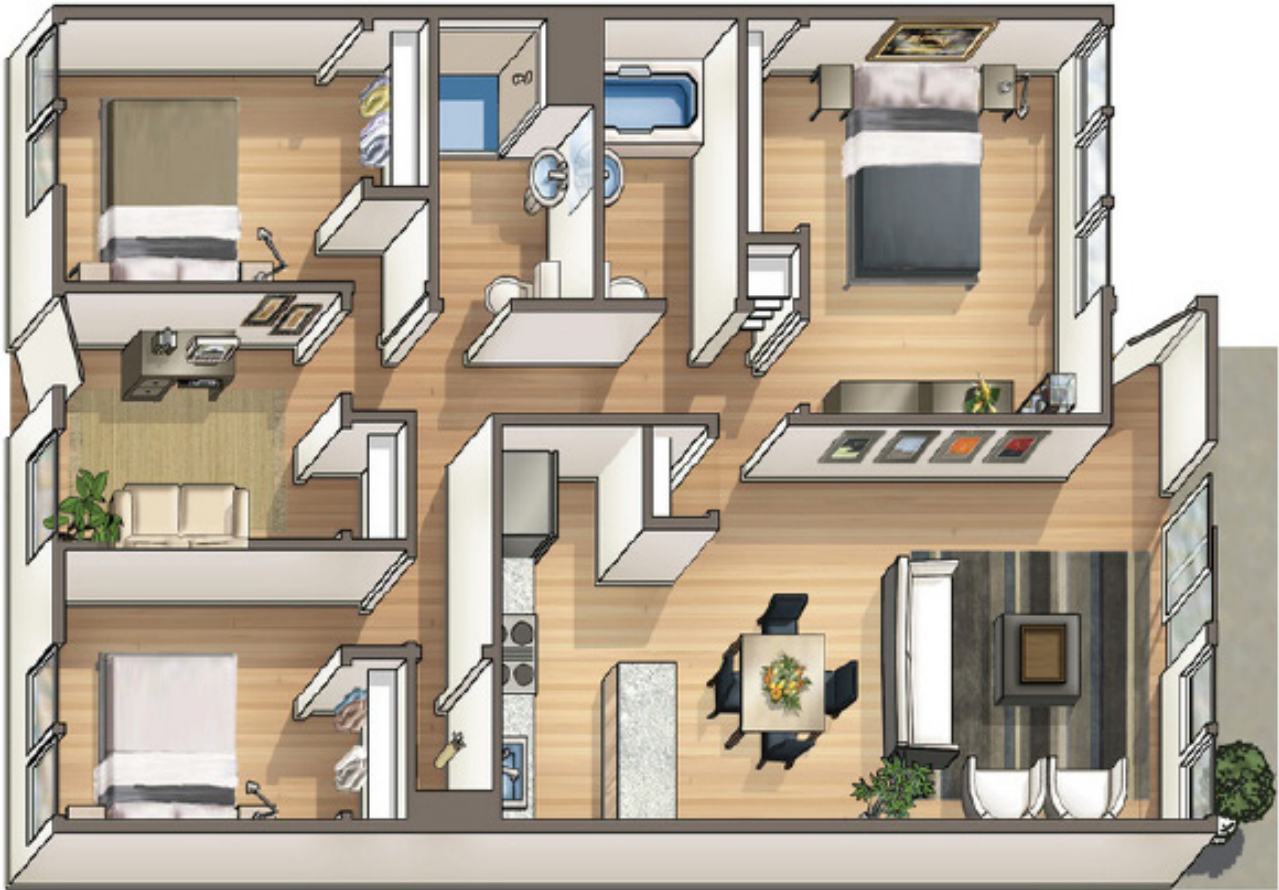

ALANI: 4 BEDROOM, 2 BATH

Waena Apartments
1320 Aala St | Honolulu, HI 96817

For more information, please contact the leasing office:
Call: 866.987.9962 or email waena@douglasemmett.com