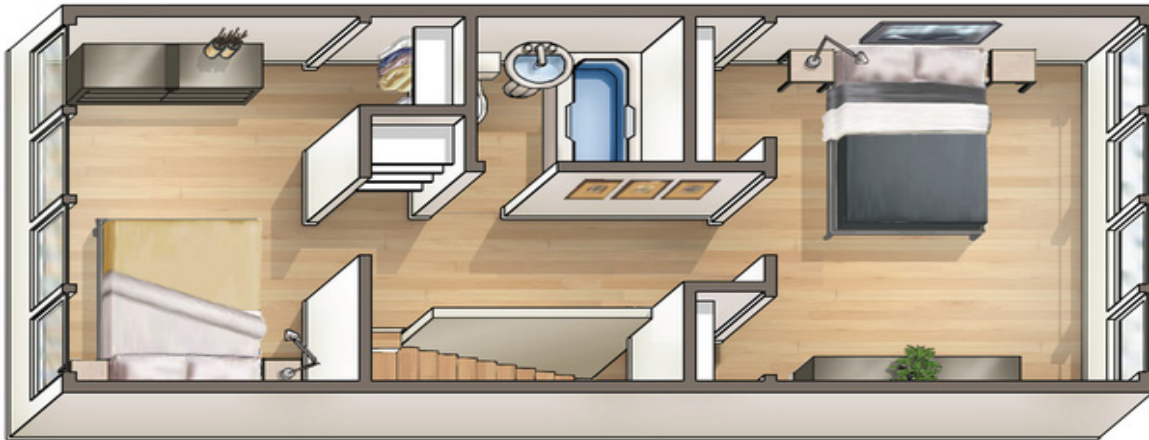

## PUALANI: 2 BEDROOM, 1 BATH

**Waena Apartments**  
1320 Aala St | Honolulu, HI 96817

For more information, please contact the leasing office:  
Call: 866.987.9962 or email [waena@douglasemmett.com](mailto:waena@douglasemmett.com)