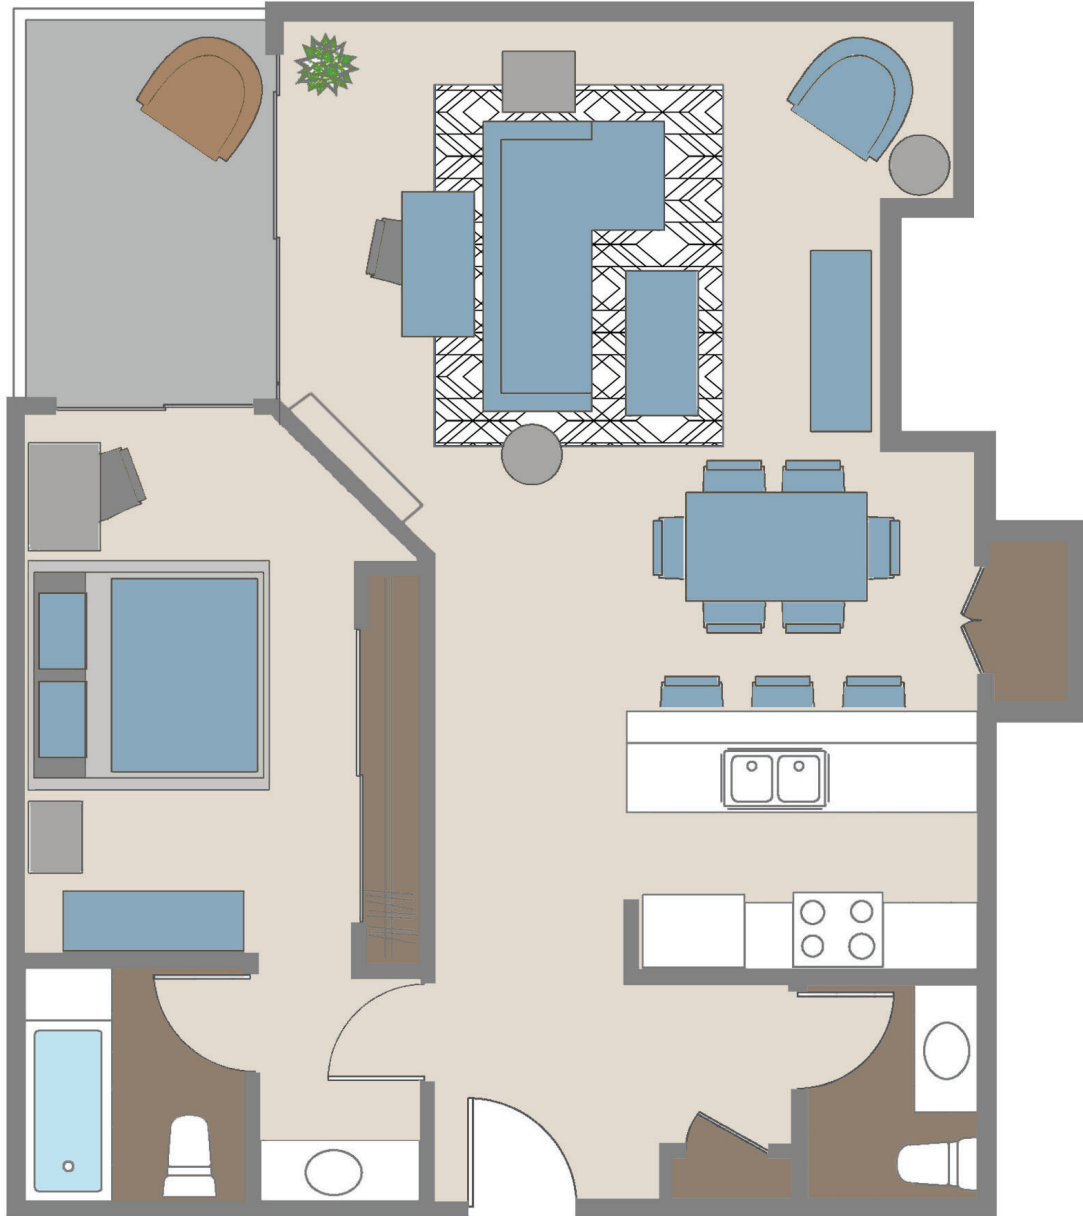

MODEL 6: 1 BEDROOM, 1.5 BATH

Barrington Kiowa Apartments
11668 Kiowa Ave | Los Angeles, CA 90049

For more information, please contact the leasing office:
Call: 877.201.1330 or email barkiowa@douglasemmett.com