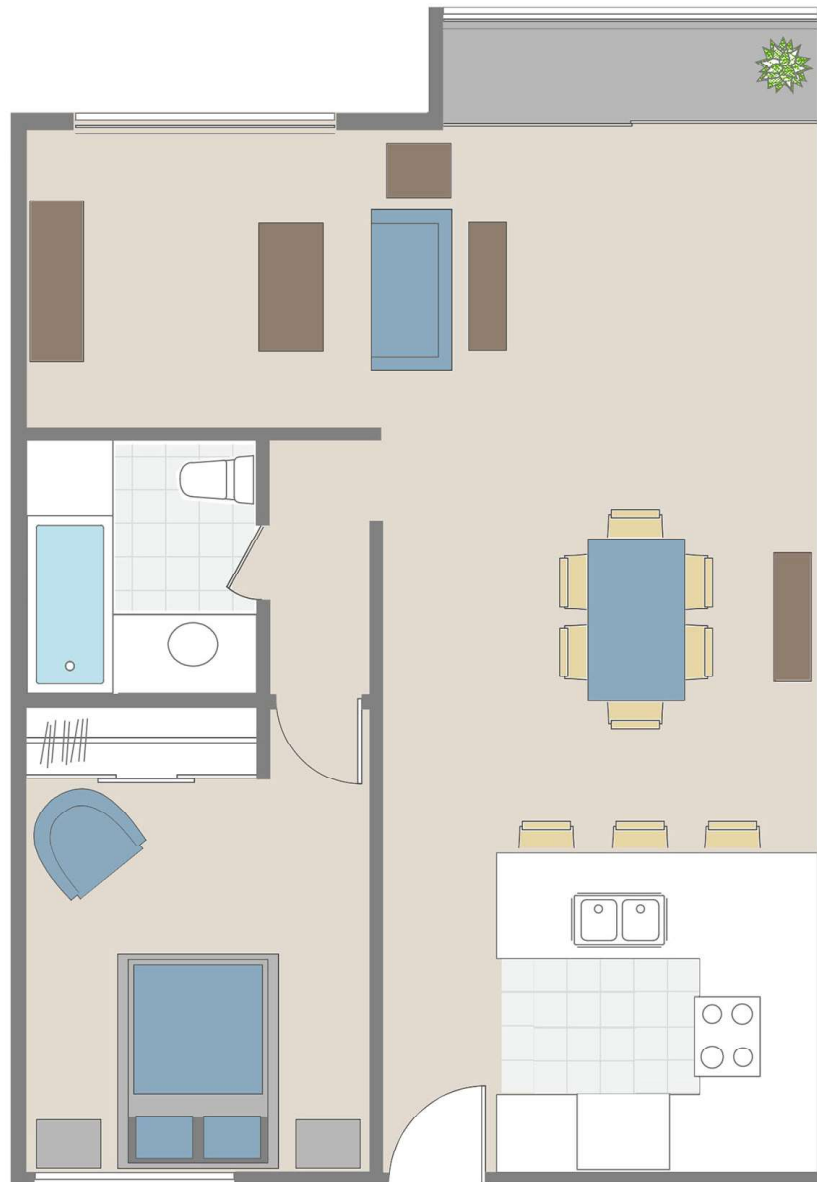

MODEL 1 + DEN - ONE BEDROOM / ONE BATH

Barry Apartments

1145 Barry Ave | Los Angeles, CA 90049

For more information, please contact the leasing office:

Call: 877.201.2015 or email barry@douglasemmett.com