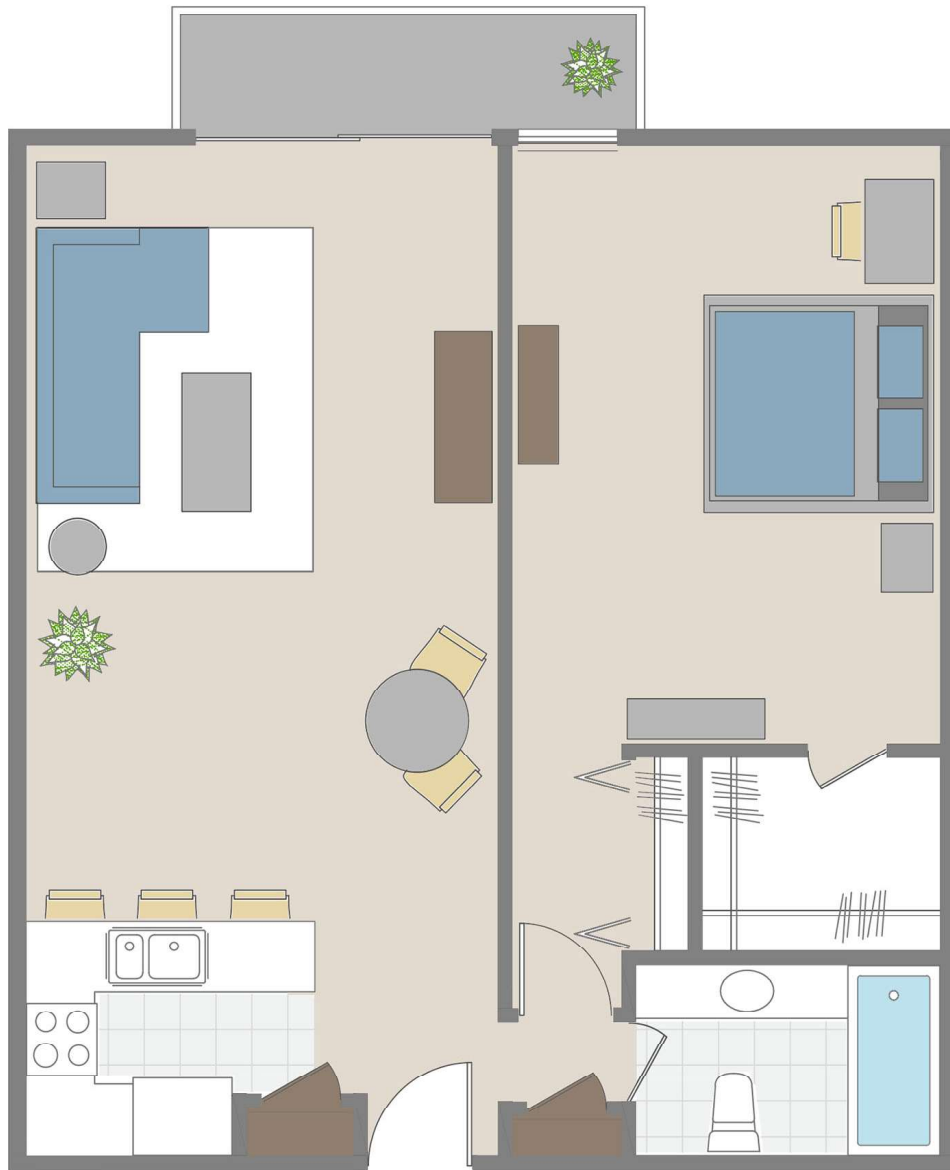

MODEL 1 - ONE BEDROOM / ONE BATH

Barry Apartments

1145 Barry Ave | Los Angeles, CA 90049

For more information, please contact the leasing office:

Call: 877.201.2015 or email barry@douglasemmett.com